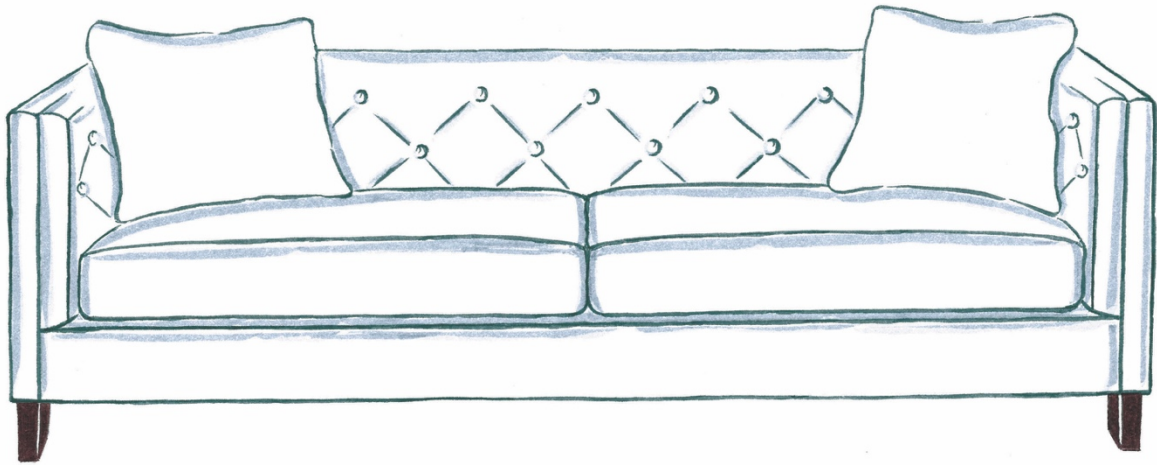

décor & tissu

BRENTWOOD SOFA

DESCRIPTION:

This sofa exudes a 1930's Hollywood influence. The duvet-wrapped feather seats provide extra comfort and it would look equally fabulous in a solid velvet or patterned fabric. It can also come in a large single seat.

Size	Dimensions	Fabric Qty
ARMCHAIR	H 760 D 850 W 1100	7M
2.5 SEATER	H 760 D 850 W 2700	10M
3.0 SEATER	H 760 D 850 W 2000	12M
3.5 SEATER	H 760 D 850 W 2300	14M
4.0 SEATER	H 760 D 850 W 2600	15M

LEAD TIME: